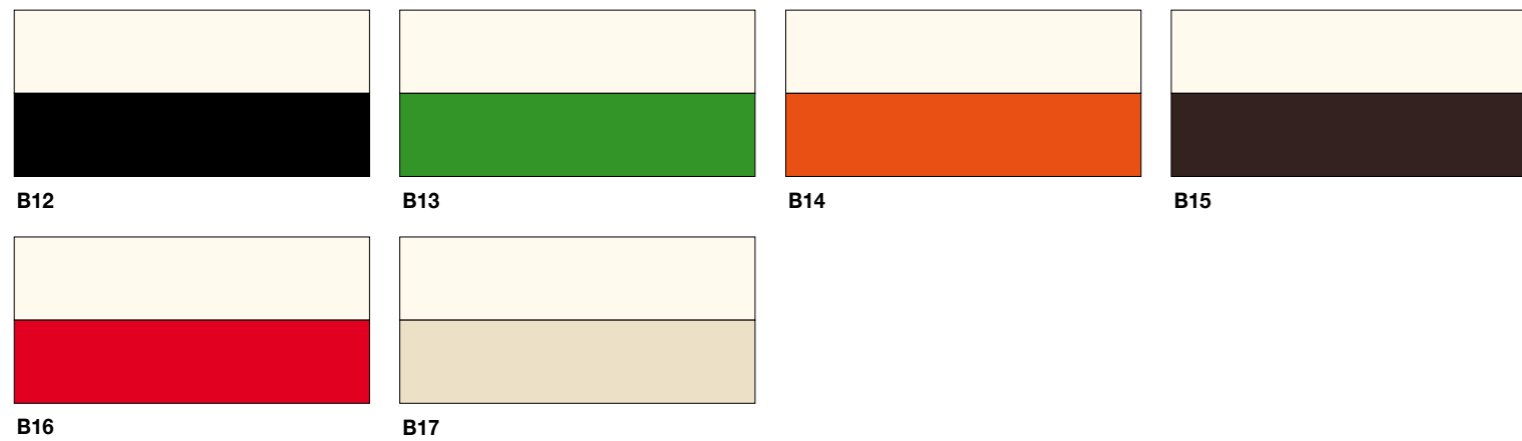

softline**materiali\_colori**/softline**materials\_colours**

**T** san & polycarbonate

**B** b-coloured polypropylene

**U** polypropylene

**X** soft polyurethane

**Z** fire retardant soft polyurethane

Z04

Z06

Z09

Z0A

Z0R

**Y** polyethylene

Y01

Y04

Y05

Y06