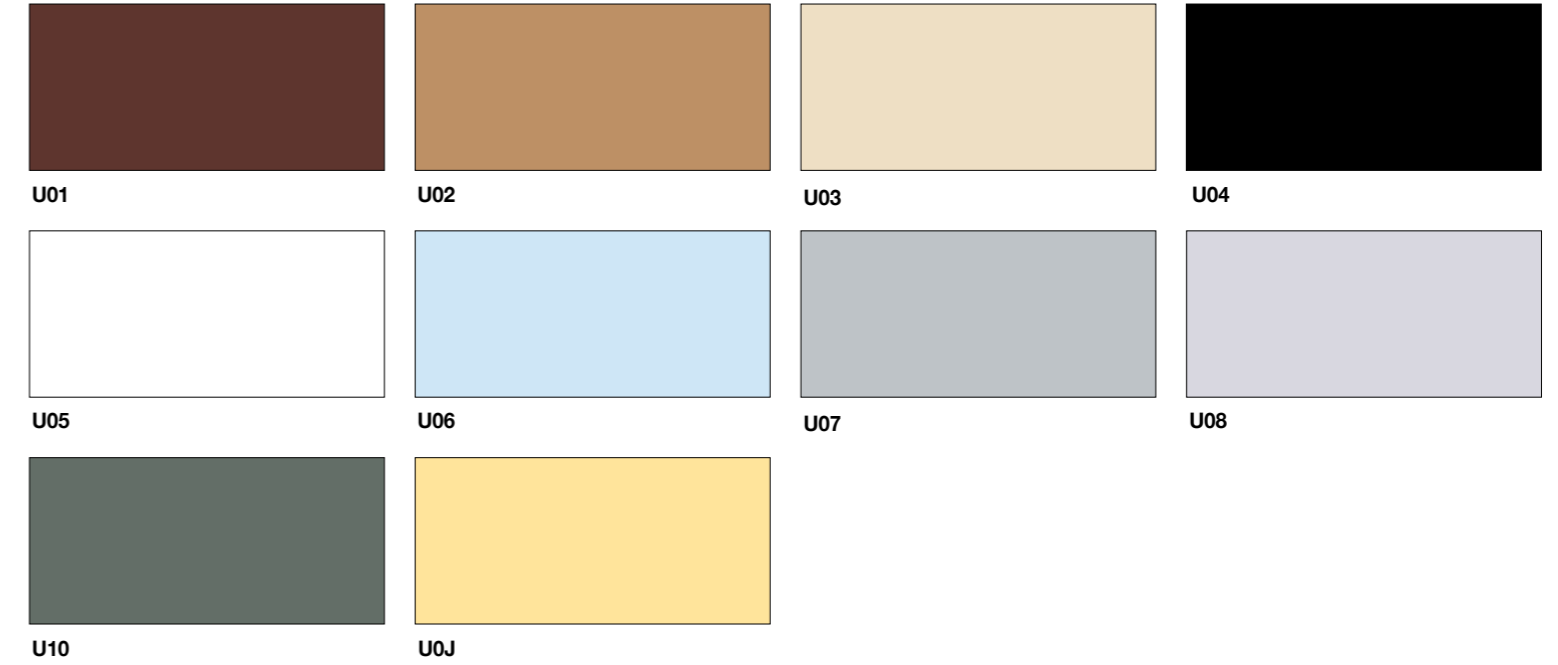

softline**materiali\_colori**/softline**materials\_colours**

**T** san & polycarbonate

**B** b-coloured polypropylene

**U** polypropylene

**X** soft polyurethane

**Z** fire retardant soft polyurethane

Z04

Z06