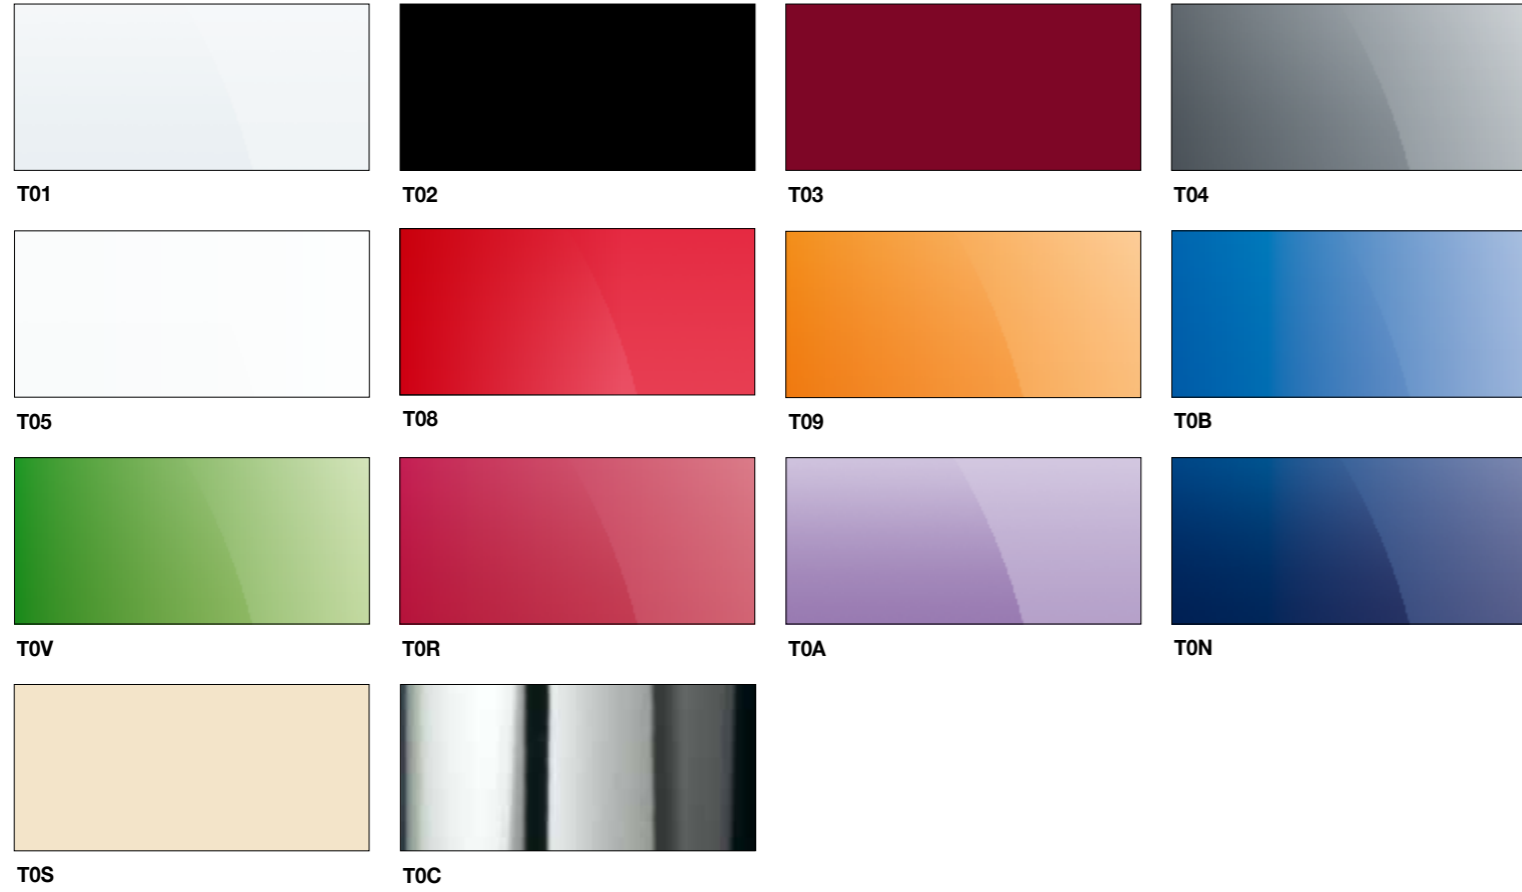

softline**materiali\_colori**/softline**materials\_colours**

**T** san & polycarbonate

**B** b-coloured polypropylene

**U** polypropylene

**X** soft polyurethane

**Z** fire retardant soft polyurethane

Z04

Z06